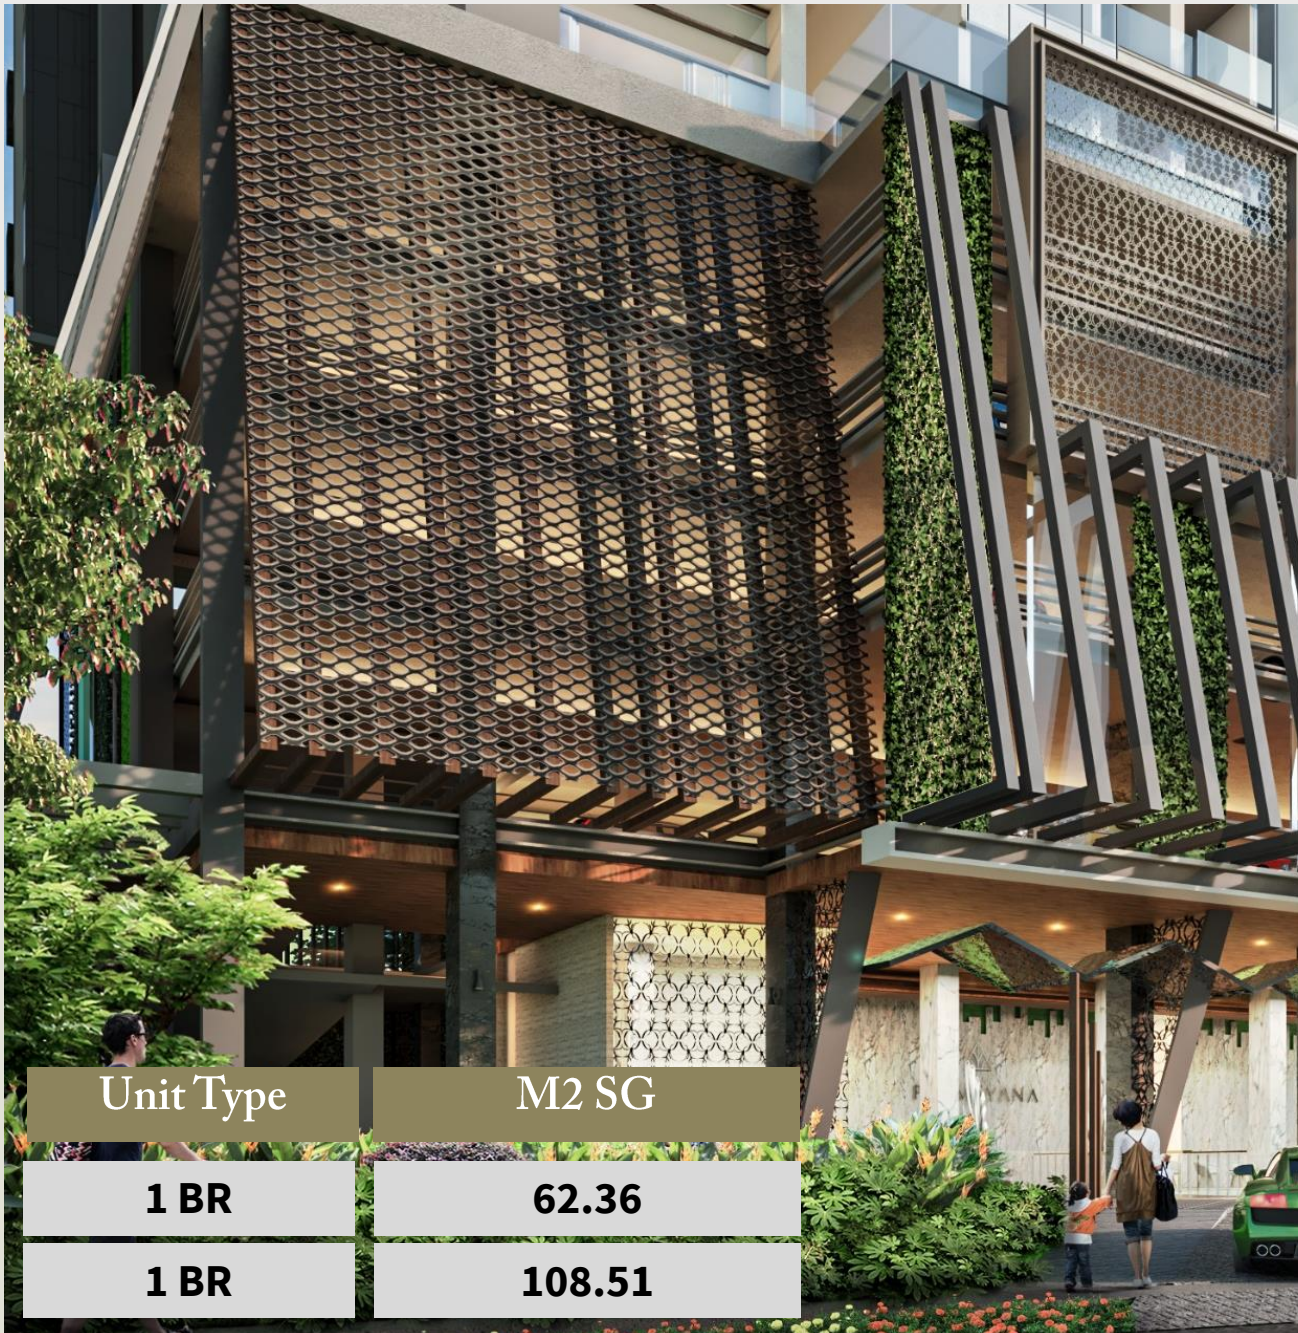

Project Information

Land Area : 4.400 sqm
Land Certificate : Strata Title
Number of Tower : 1 (One) Tower
Number of Floor : 19 Floor
Number of Unit : 145 Unit

Developer : Adhi Persada Properti
Main Contractor : Adhi Persada Gedung
Main Architect : AECOM

Permit
IMB No : 7/C.37a/31.74.07.1002.02.
004.R.7.g/1/1/785.51/2019
SHGB No : 1393/Gunung

Unit Type

M2 SG

1 BR

62.36

1 BR

108.51